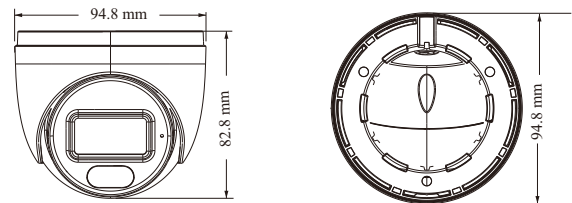

PoE	Yes, IEEE802.3af	No
Supplement Light Range	IR range: 20 ~ 30 m; white light range: 10 ~ 20 m	
Ingress Protection	IP67	
<b>Others</b>		
Power Supply	DC12V/PoE	DC12V
Power Consumption	< 5W	< 4W
Operating Environment	- 20 °C ~ 55 °C (-4°F~131°F); Humidity: less than 95 % (non-condensing)	
Storage Environment	- 20 °C ~ 60°C (-4°F~140°F), Humidity: less than 95 % (non-condensing)	
Dimensions ( mm )	Φ 94.8 × 82.8	
Weight ( net )	Approx. 0.28KG	
Installation	Ceiling mounting; Wall mounting	
Certificate	CE, FCC	
Environmental Protection	Complies with Directive EU RoHS, WEEE(2012/19/EU), directive 94/62/EC and REACH(EC1907/2006)	

### DIMENSIONS